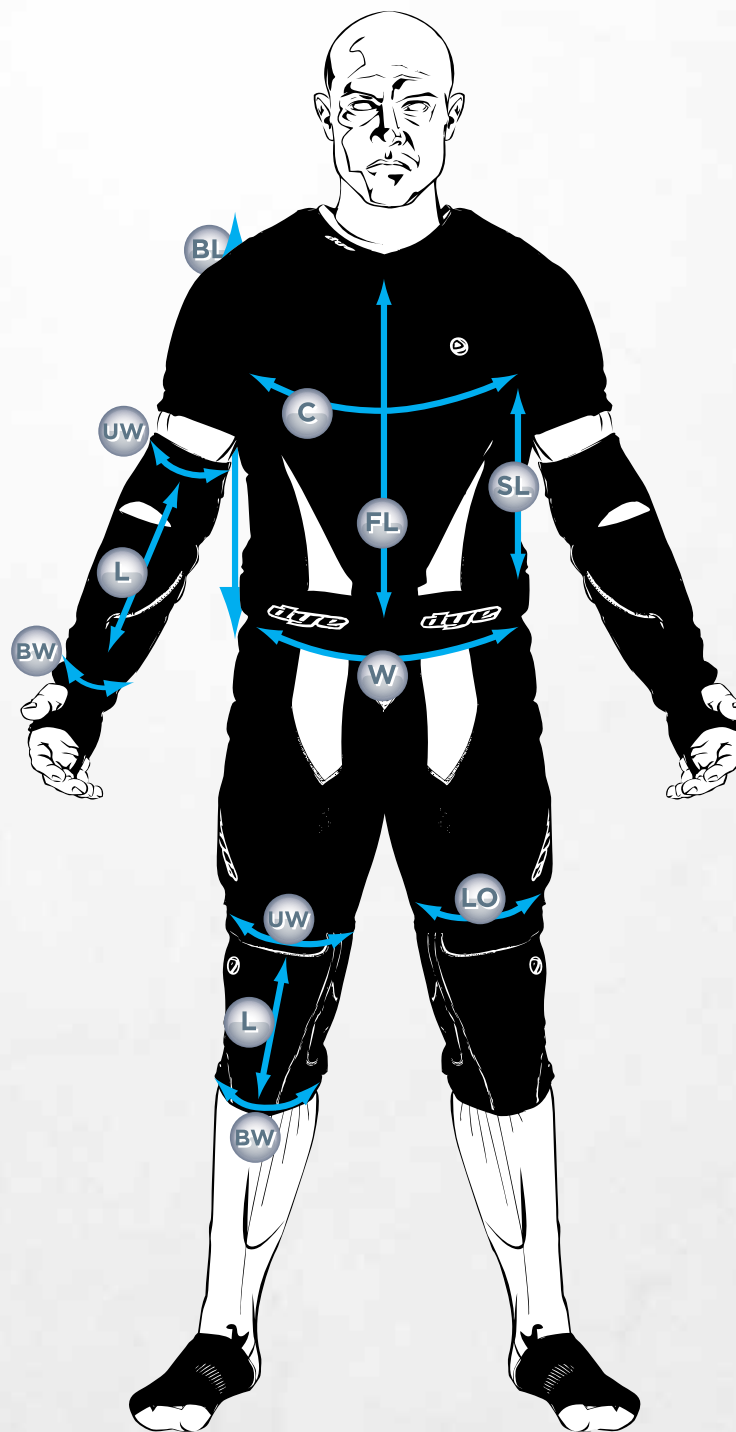

dye

S I Z I N G C H A R T

PLAYING GEAR

Measurement	KIDS	XS	S	M	L	XL	XXL	XXXL
W Waist	20 - 24	24-28	32 - 36	34 - 38	36 - 40	38 - 42	42 - 46	48
I Inseam	24	26	29 1/2	30 1/2	31	31 1/2	32	35
C Chest	36	43	46	47	51	53	55	57
S Sleeve	26	28	31 1/2	32 1/4	33	33 1/2	34 1/2	35 1/2

PERFORMANCE TOP

Measurement	S/M	L/XL	XXL
C Chest	34-37	38-41	42+
BL Back Length	26.5"	29.5"	31"
SL Side Length	17.25"	19.25"	19.5"
FL Front Length	23"	26"	27"

PERFORMANCE SLIDE SHORTS

Measurement	S	M	L	XL	XXL
W Waist	29.5"	29.5"	33"	35.5"	37.75"
LO Leg Opening	15"	15.75"	16.75"	17.5"	18.25"

PERFORMANCE ELBOW PADS & KNEE PADS

Measurement	S	M	L	XL	XXL
L - Elbow Pad - Length	14.5"	14.5"	16"	16"	16"
UW Elbow Pad - Upper Width	10"	10.5"	11.25"	12"	12.75"
BW - Elbow Pad - Bottom Width	7.25"	7.75"	8.25"	8.75"	9.25"
L - Knee Pad - Length	11.75"	11.75"	11.75"	12.75"	12.75"
UW - Knee Pad - Upper Width	14.5"	15.5"	16.5"	17.5"	18.5"
BW - Knee Pad - Bottom Width	12.25"	13.25"	14.25"	15.25"	16.25"