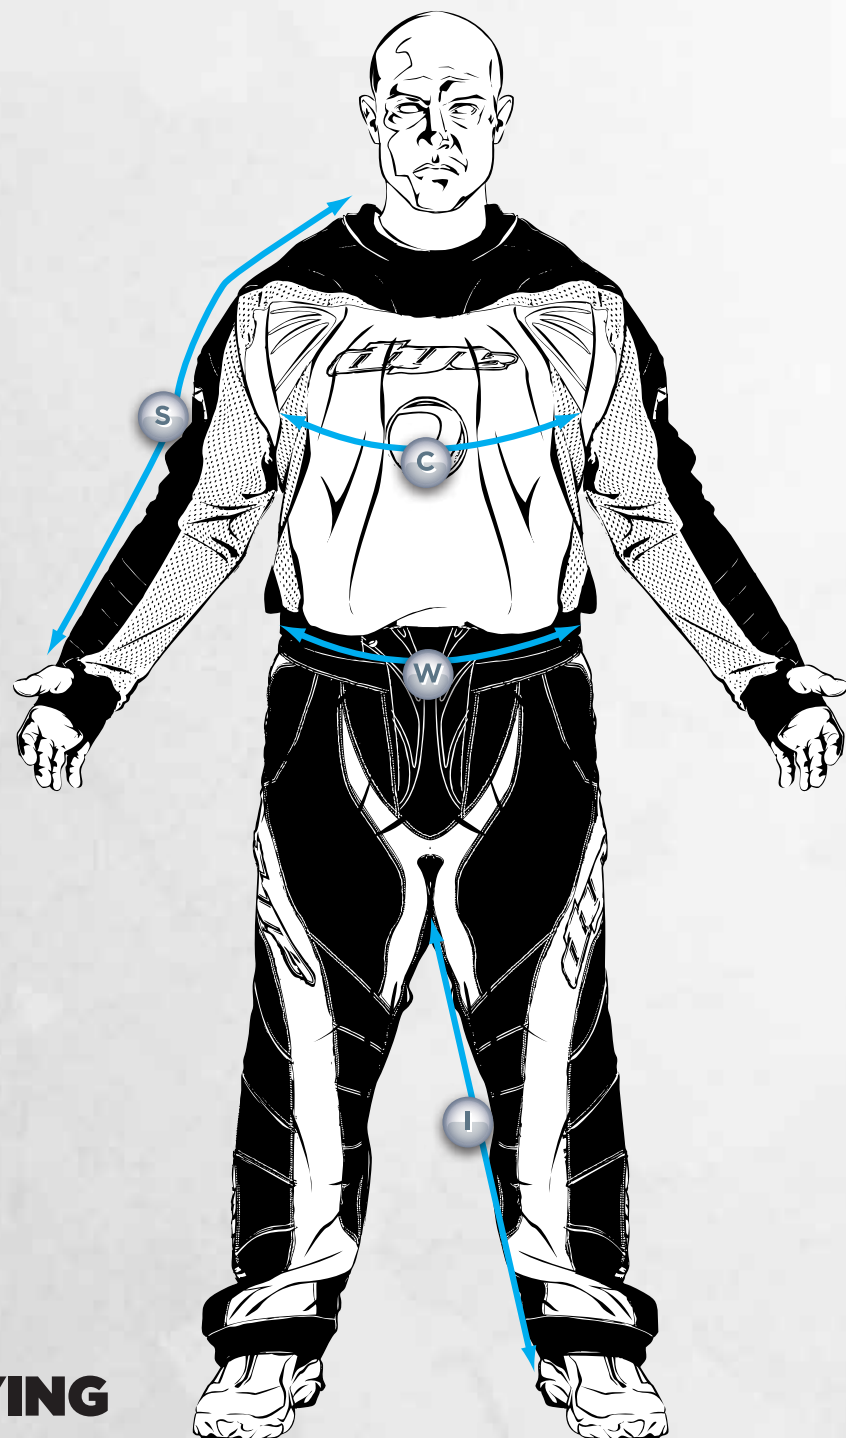

dye

S I Z I N G C H A R T

PLAYING GEAR

Measurement	KIDS	XS	S	M	L	XL	XXL	XXXL
W Waist	20 - 24	24-28	32 - 36	34 - 38	36 - 40	38 - 42	42 - 46	48
I Inseam	24	26	29 1/2	30 1/2	31	31 1/2	32	35
C Chest	36	43	46	47	51	53	55	57
S Sleeve	26	28	31 1/2	32 1/4	33	33 1/2	34 1/2	35 1/2

PERFORMANCE TOP

Measurement	S/M	L/XL	XXL
C Chest	34-37	38-41	42+
BL Back Length	26.5"	29.5"	31"
SL Side Length	17.25"	19.25"	19.5"
FL Front Length	23"	26"	27"

PERFORMANCE SLIDE SHORTS

Measurement	S	M	L	XL	XXL
W Waist	29.5"	29.5"	33"	35.5"	37.75"
LO Leg Opening	15"	15.75"	16.75"	17.5"	18.25"

PERFORMANCE ELBOW PADS & KNEE PADS

Measurement	S	M	L	XL	XXL
L - Elbow Pad - Length	14.5"	14.5"	16"	16"	16"
UW Elbow Pad - Upper Width	10"	10.5"	11.25"	12"	12.75"
BW - Elbow Pad - Bottom Width	7.25"	7.75"	8.25"	8.75"	9.25"
L - Knee Pad - Length	11.75"	11.75"	11.75"	12.75"	12.75"
UW - Knee Pad - Upper Width	14.5"	15.5"	16.5"	17.5"	18.5"
BW - Knee Pad - Bottom Width	12.25"	13.25"	14.25"	15.25"	16.25"